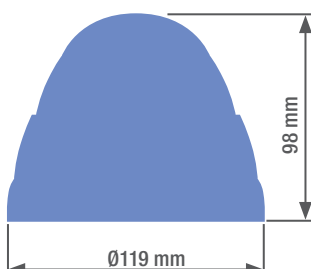

ACCESSORIES

HYU-152
Connection base

HYU-30
Wall mount

DIMENSIONS

CAMERA

Image sensor	1/2,9 Sony CMOS, 2.1 MP
Effective pixels	1985(H) x 1105(V)
Frames per second	PAL/NTSC: 25/30 fps @1080P
Electronic shutter	Auto, 1/25s ~ 1/50.000s
IR illumination	6 led array: 20 ~ 30 meters
Minimum illumination	0,01 lux F1,2 (AGC ON) / 0 lux IR ON
Video output	AHD, HDCVI, HDTVI, 1 BNC CVBS (switch via OSD)

PHYSICAL FEATURES

Case	Metal
Dimensions	Ø119 x 98 mm